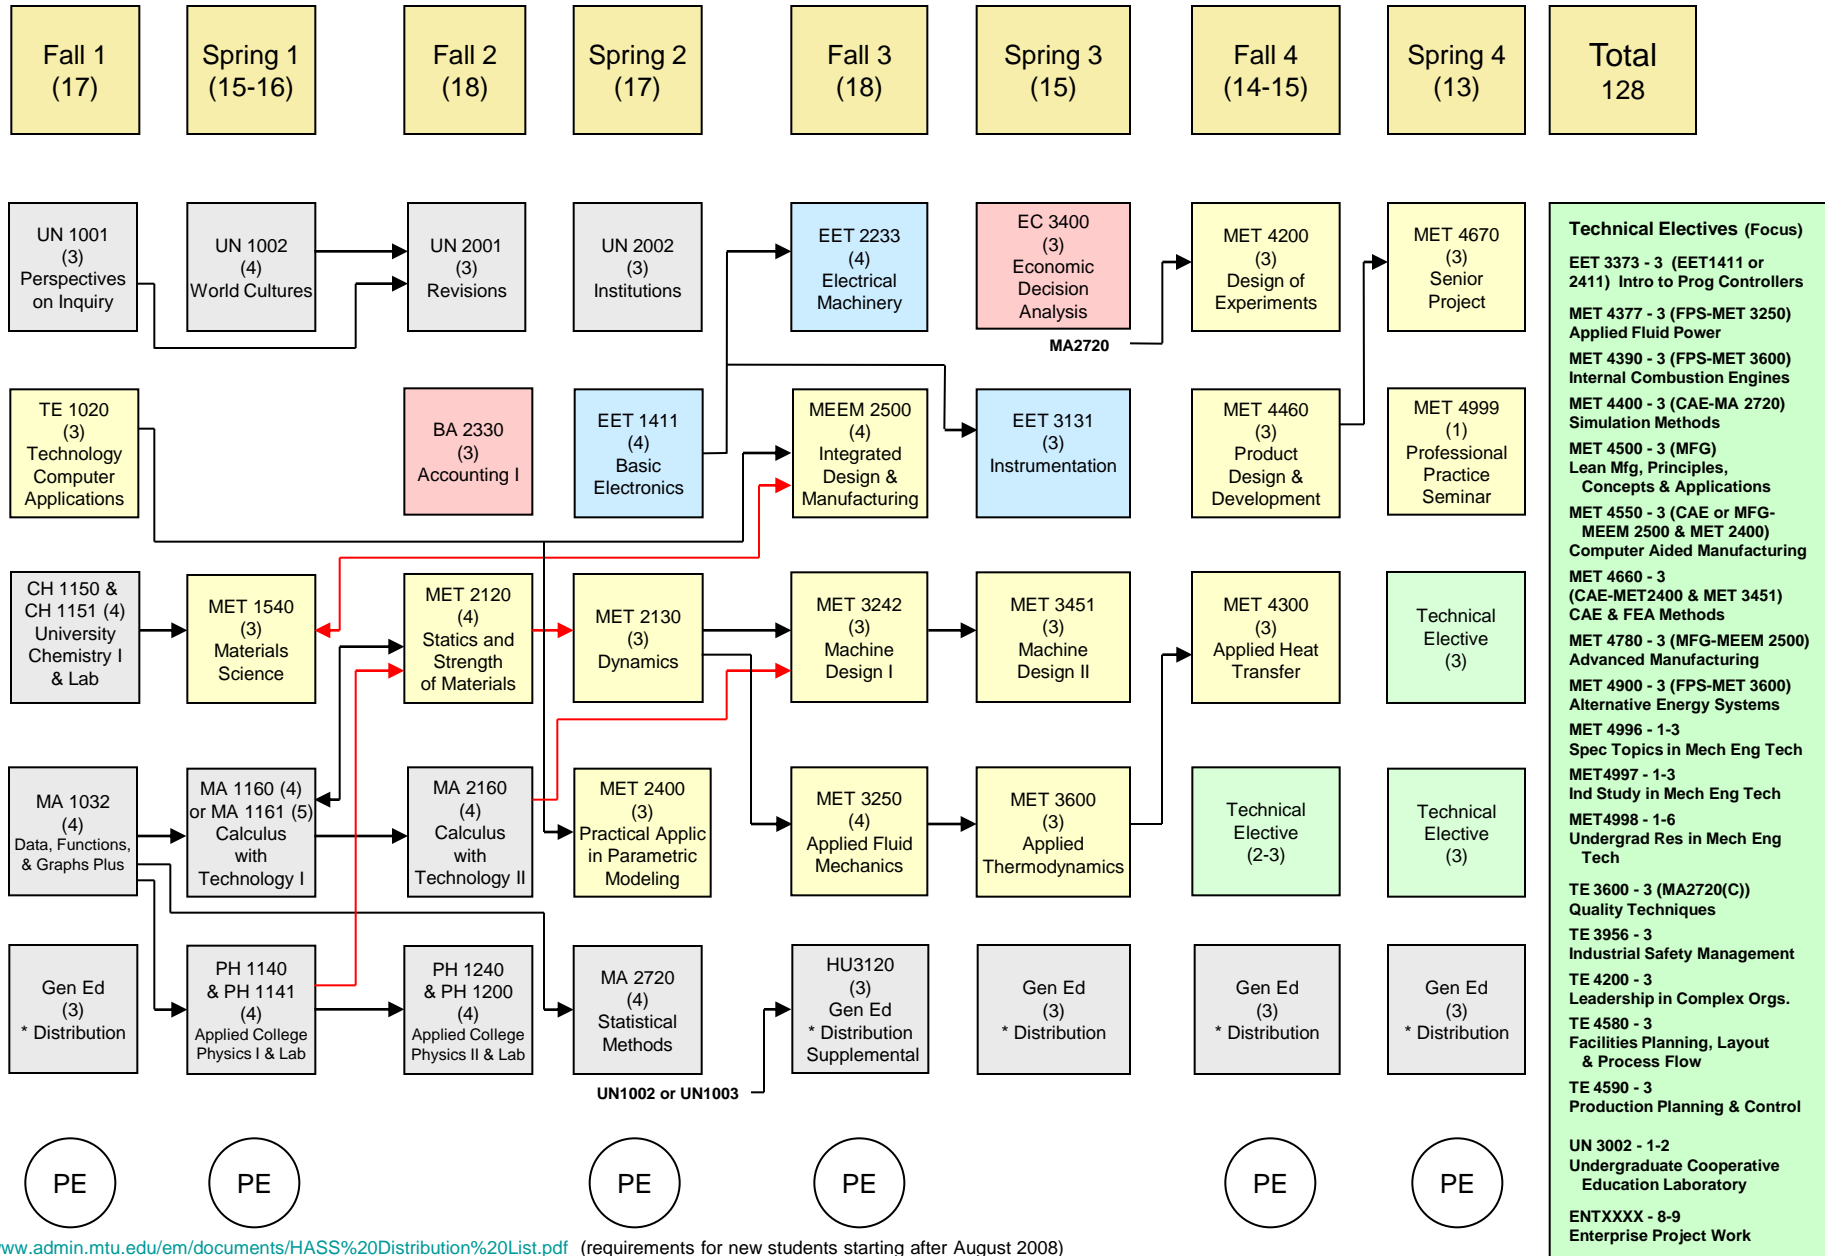

2009-10 BS Mechanical Engineering Technology

Recommended Course Sequence

* <http://www.admin.mtu.edu/em/documents/HASS%20Distribution%20List.pdf> (requirements for new students starting after August 2008)