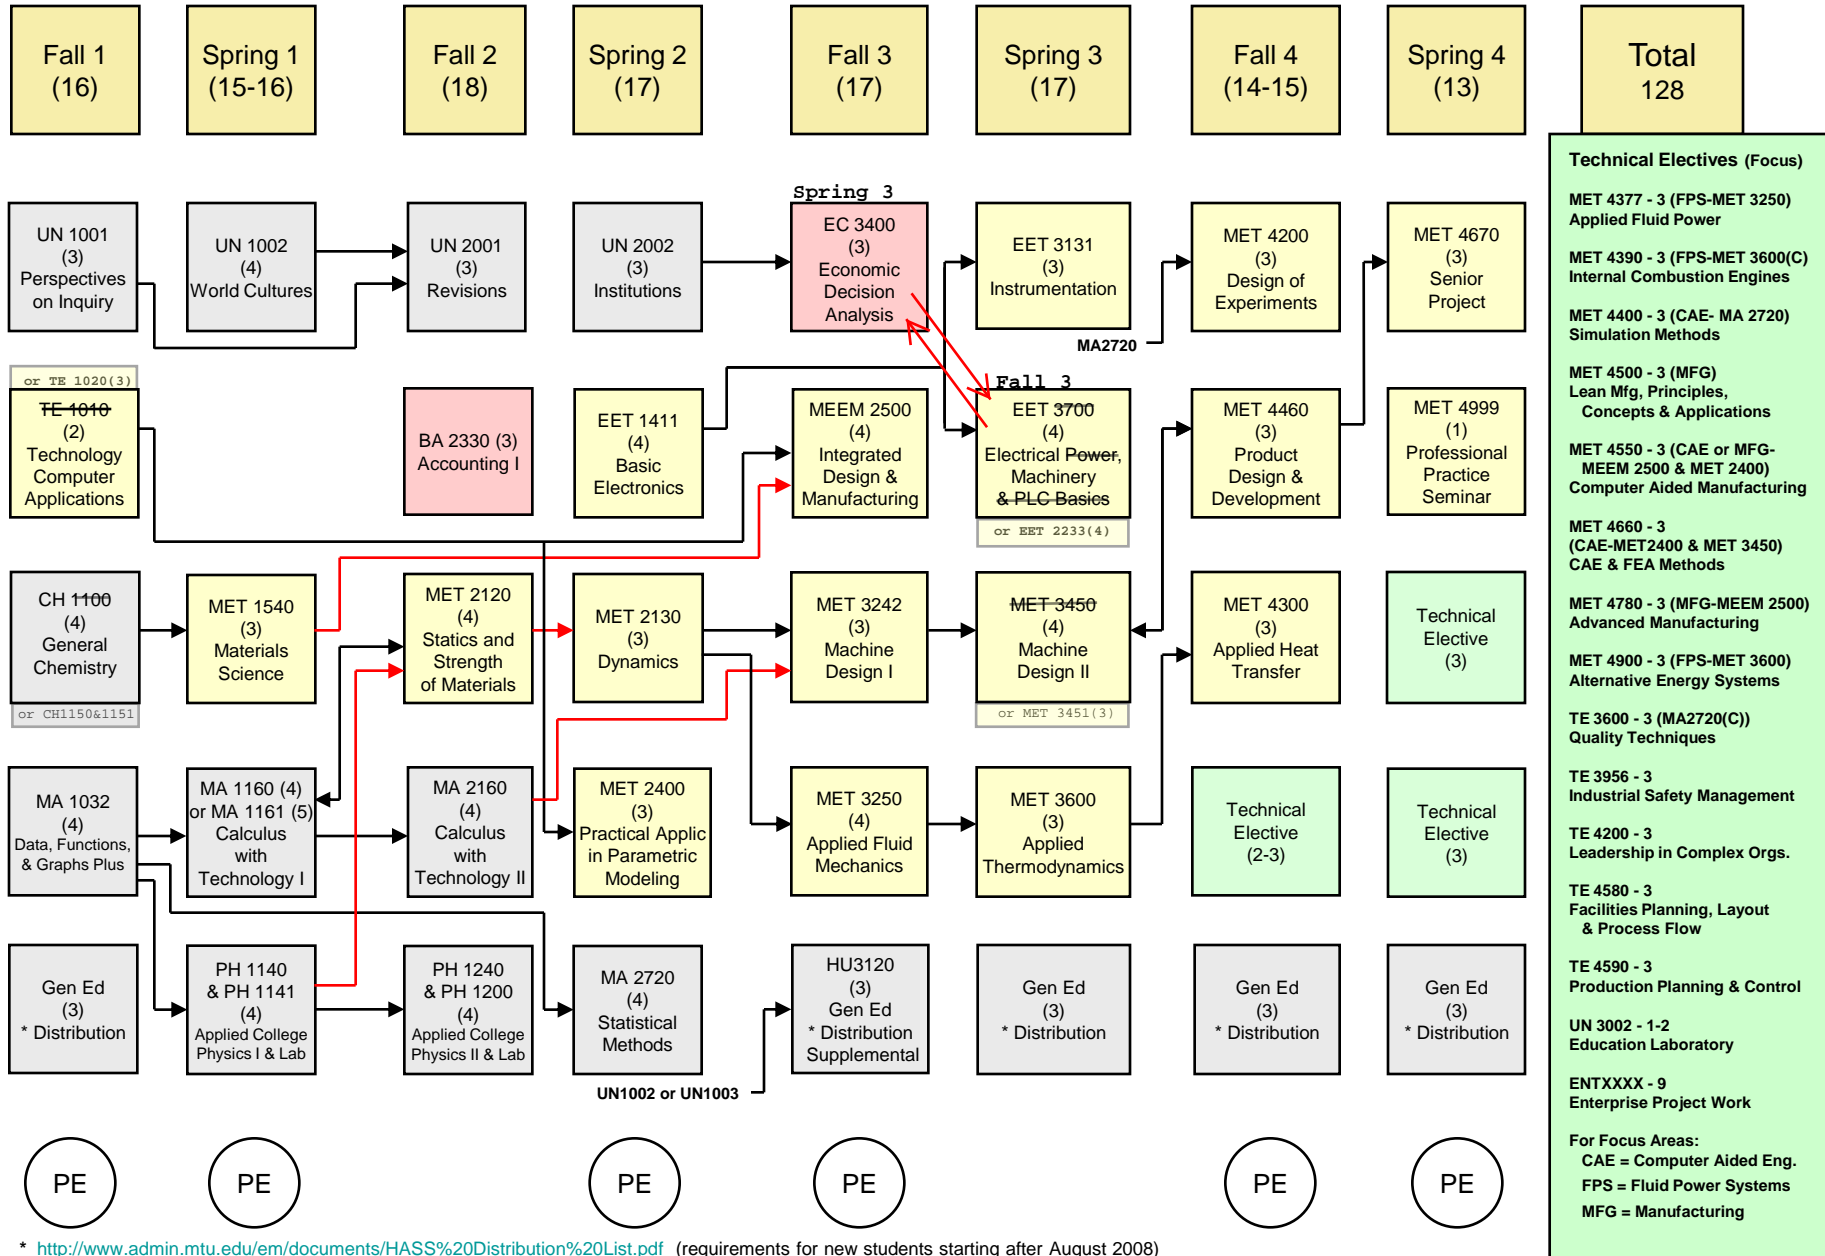

2008-09 BS Mechanical Engineering Technology

Recommended Course Sequence

* <http://www.admin.mtu.edu/em/documents/HASS%20Distribution%20List.pdf> (requirements for new students starting after August 2008)