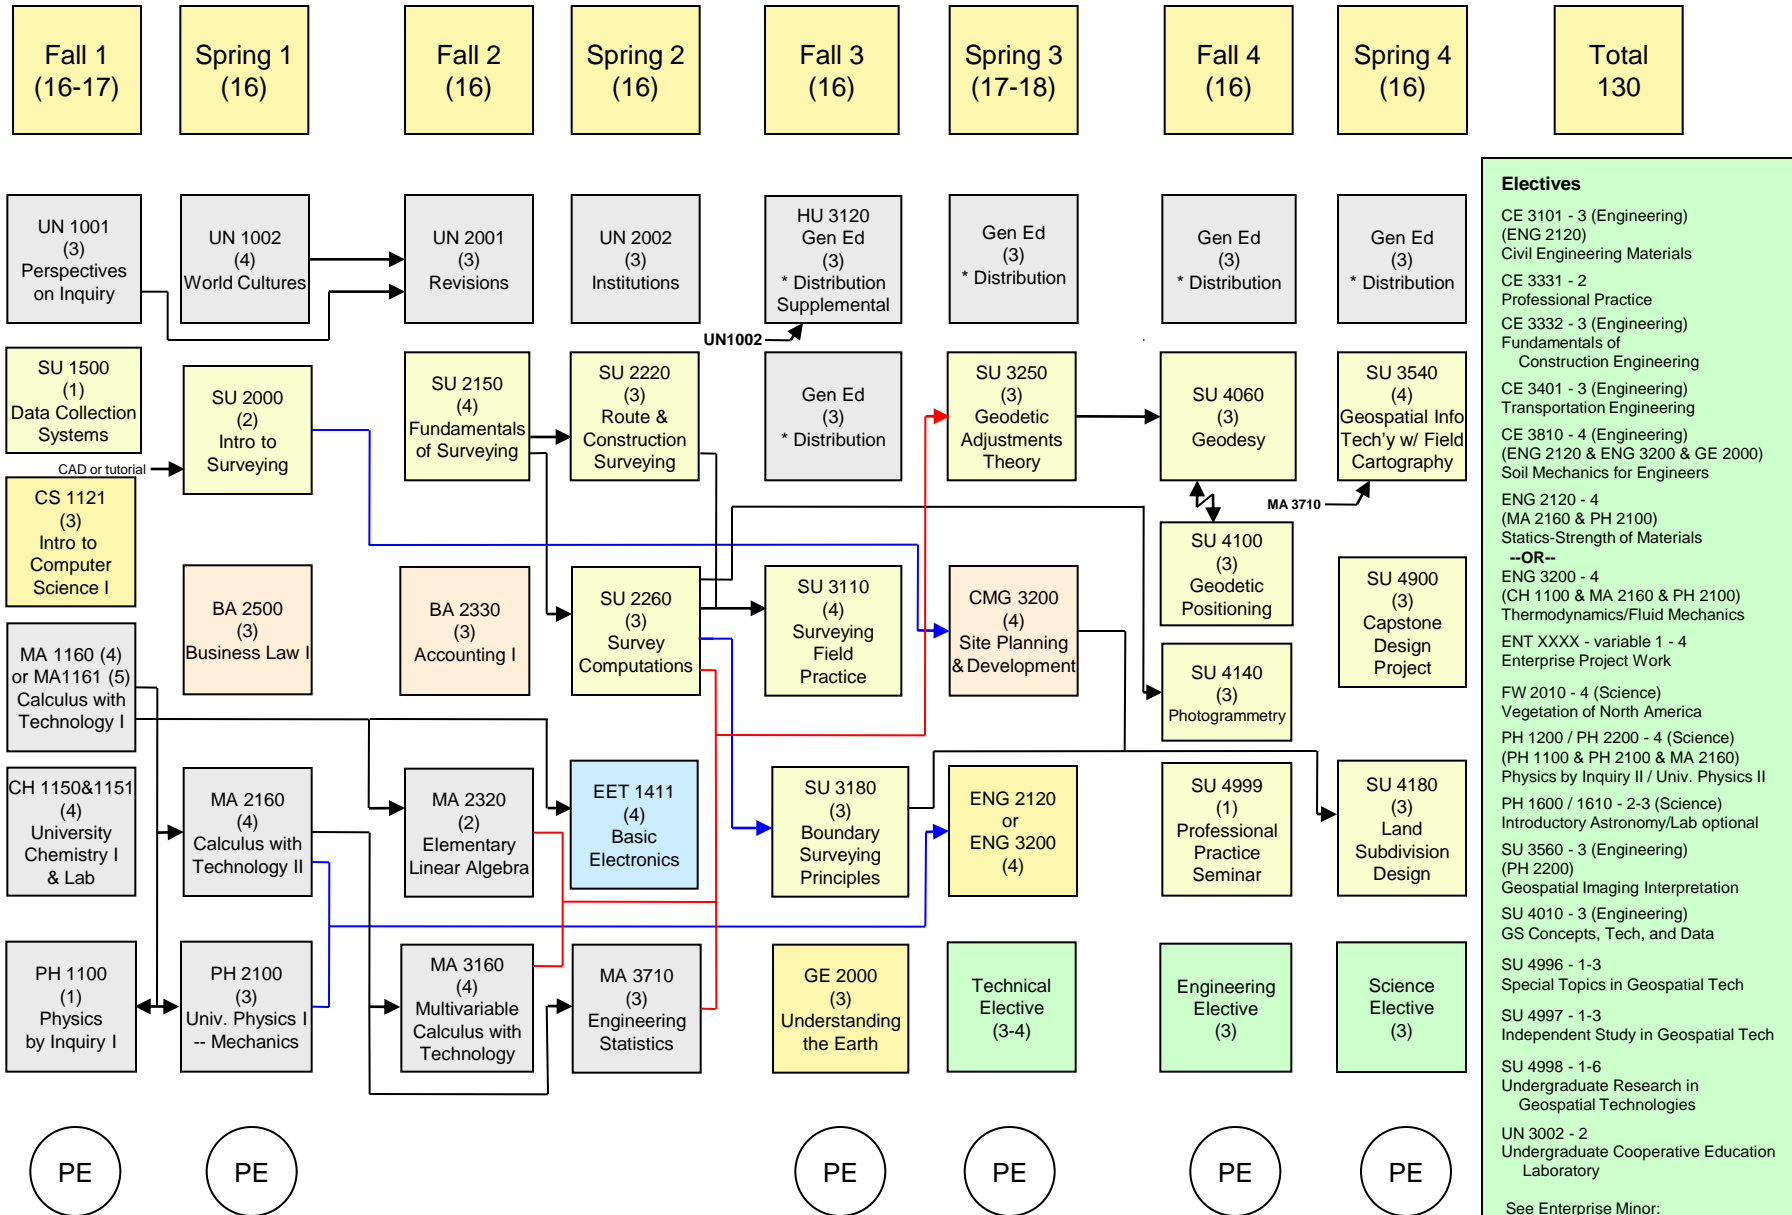

2009-10 BS Surveying Engineering

Recommended Course Sequence

* <http://www.admin.mtu.edu/em/documents/HASS%20Distribution%20List.pdf> (requirements for new students starting after August 2008)